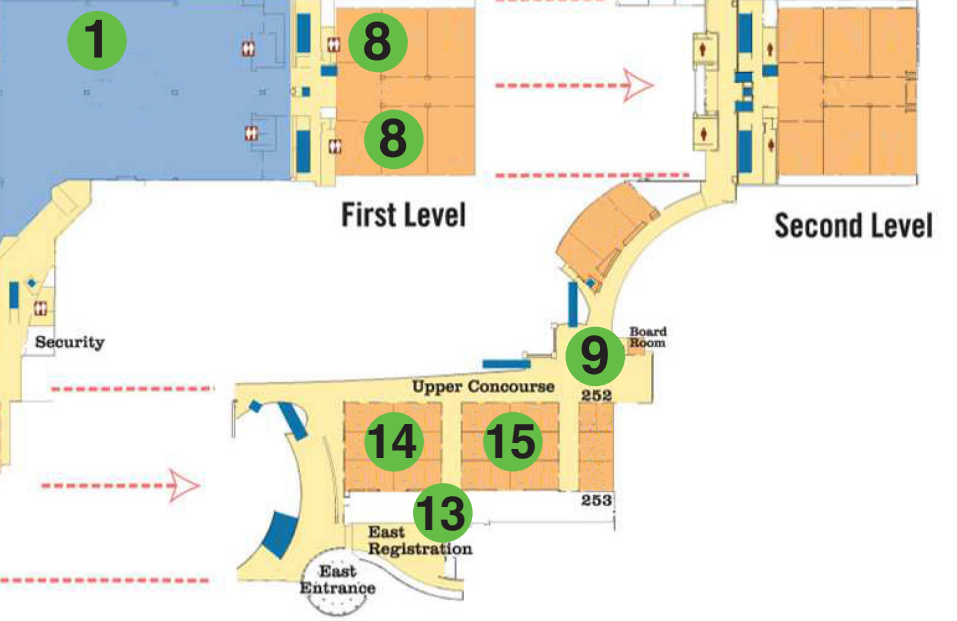

KEY CODE	
Exhibit Halls A-E & Halls 1-4	1
Exhibit Hall Ticket Counter West	2
Exhibit Hall Entrance West	3
Grand Ballroom	4
Exhibit Hall Entrance East	5
Evening Event Registration	6
Seminar Room 150DEFG	7
Exhibitor Registration & Days of '47 Rodeo Lounge	8
WHCE Security Office Room 252B	9
Exhibit Hall Ticket Counter South Foyer	10
Exhibit Hall Ticket Counter North Mezzanine	11
Elk Calling Contest Room 151	12
Exhibit Hall Ticket Counter East	13
200 Permits	14
Duck & Goose Calling Contests Room 251	15
Ladies Luncheon	16
Exhibit Hall Entrance North	17
Hyatt Regency Salt Lake City	18

WEST TEMPLE