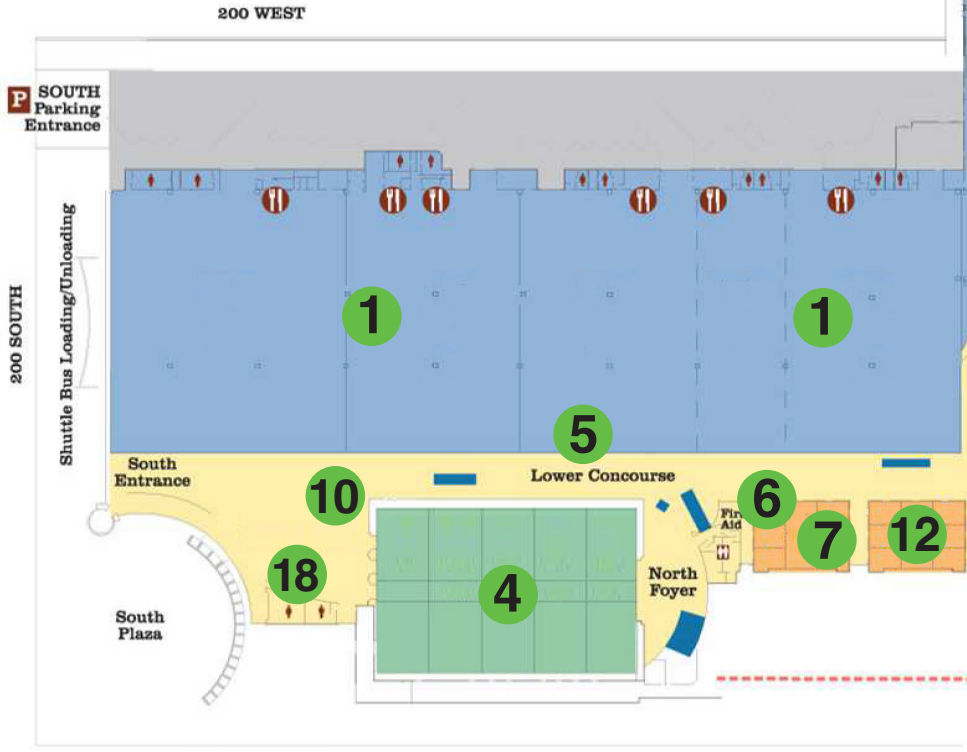

KEY CODE	
Exhibit Halls A-E & Halls 1-4	1
Exhibit Hall Ticket Counter West	2
Exhibit Hall Entrance West	3
Grand Ballroom	4
Exhibit Hall Entrance East	5
Evening Event Registration	6
Seminar Room 150DEFG	7
Exhibitor Registration & Days of '47 Rodeo Lounge	8
WHCE Security Office Room 252B	9
Exhibit Hall Ticket Counter South Foyer	10
Exhibit Hall Ticket Counter North Mezzanine	11
Elk Calling Contest Room 151	12
Exhibit Hall Ticket Counter East	13
200 Permits	14
Duck & Goose Calling Contests Room 251	15
Ladies Luncheon	16
Exhibit Hall Entrance North	17
Hyatt Regency Salt Lake City	18

WEST TEMPLE