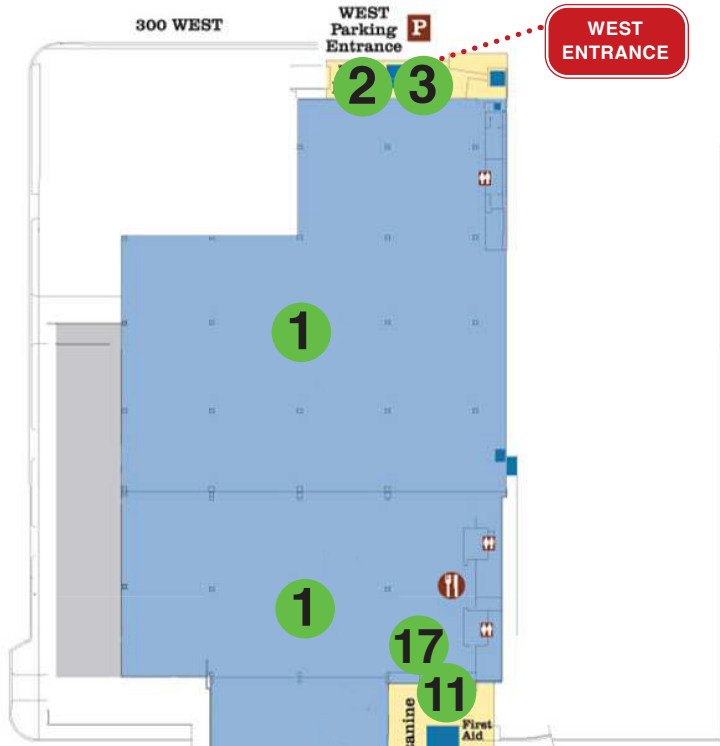

KEY CODE	
Exhibit Halls A-E & Halls 1-4	1
Exhibit Hall Ticket Counter West	2
Exhibit Hall Entrance West	3
Grand Ballroom	4
Exhibit Hall Entrance East	5
Evening Event Registration	6
Seminar Room 150DEFG	7
Exhibitor Registration & Days of '47 Rodeo Lounge	8
WHCE Security Office Room 252B	9
Exhibit Hall Ticket Counter South Foyer	10
Exhibit Hall Ticket Counter North Mezzanine	11
Elk Calling Contest Room 151	12
Exhibit Hall Ticket Counter East	13
200 Permits	14
Duck & Goose Calling Contests Room 251	15
Ladies Luncheon	16
Exhibit Hall Entrance North	17
Hyatt Regency Salt Lake City	18

WEST TEMPLE